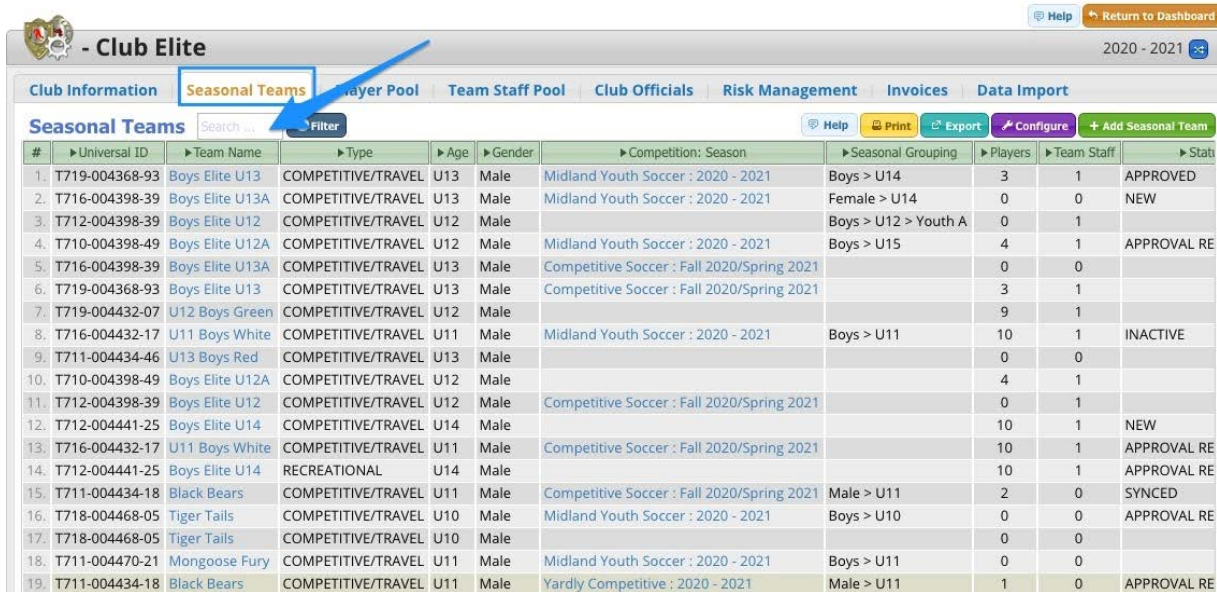

Demosphere How to Clone Team Rosters

If you have teams that participate in more than one competition/league/event within your affiliate Association, you can clone an existing team and place into the new competition/event.

CLONING TEAM ROSTERS

Navigate to your Club within the Association’s Dashboard (not your Club dashboard):
Dashboard – Club Registrations – Club Management – Click on the name of your club.

Find the team you want to clone: Click Seasonal Teams tab and scan or search for the desired team.